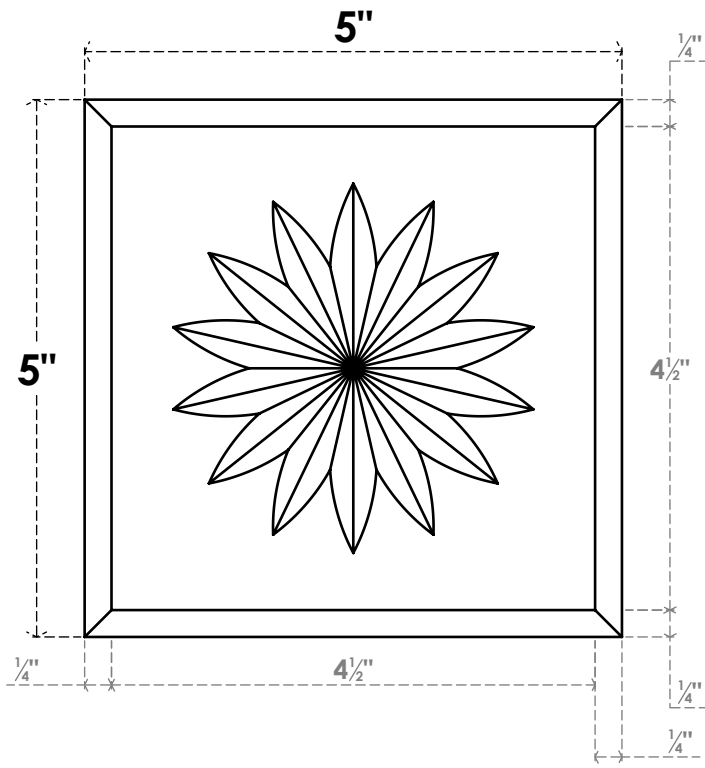

ROSP050X050X075SDG10

5"W X 5"H X 3/4"P STANDARD SEDGWICK FLOWER ROSETTE WITH BEVELED EDGE, ARCHITECTURAL GRADE PVC

FRONT

SIDE

EKENA MILLWORK
2300 WEST MAIN ST.
CLARKSVILLE, TX 75426
TOLL FREE: 866-607-0453
WWW.EKENAMILLWORK.COM