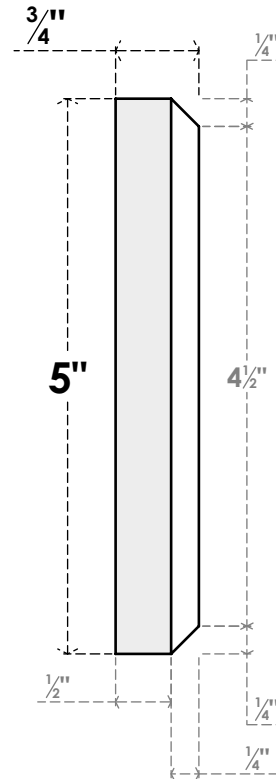

ROSP050X050X075SDG10

5"W X 5"H X 3/4"P STANDARD SEDGWICK FLOWER ROSETTE WITH BEVELED EDGE, ARCHITECTURAL GRADE PVC

FRONT

SIDE

EKENA MILLWORK
2300 WEST MAIN ST.
CLARKSVILLE, TX 75426
TOLL FREE: 866-607-0453
WWW.EKENAMILLWORK.COM

NOTES

1. INSTALLATION TO BE COMPLETED IN ACCORDANCE WITH MANUFACTURER'S SPECIFICATIONS.
2. DRAWING MAY NOT BE TO SCALE
3. THIS DRAWING IS INTENDED FOR DESIGN AND PLANNING PURPOSES ONLY.
4. ALL INFORMATION CONTAINED HEREIN WAS CURRENT AT THE TIME OF DEVELOPMENT BUT MUST BE REVIEWED AND APPROVED BY THE PRODUCT MANUFACTURER TO BE CONSIDERED ACCURATE.
5. ARCHITECTURAL GRADE PVC PRODUCTS ARE MADE FROM EXPANDED CELLULAR PVC AND COME NATURALLY WHITE BUT MAY BE PAINTED